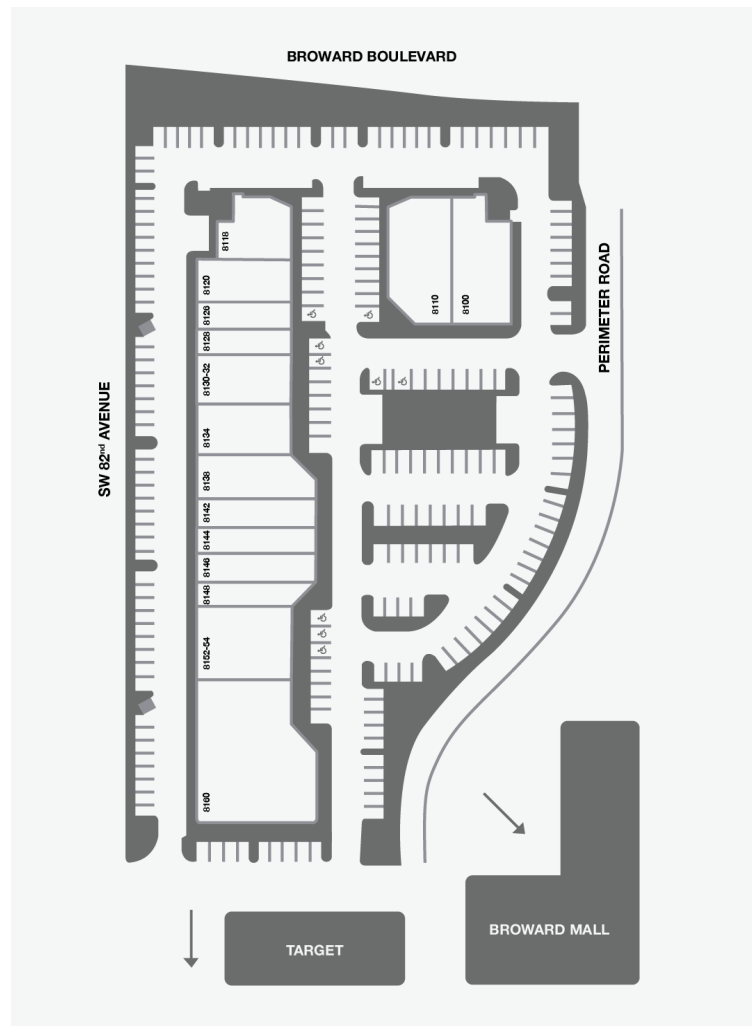

# SHOPPES AT BROWARD

8100 - 8160 West Broward Boulevard | Plantation, FL 33324

---

Shoppes at Broward is a ±51,000 square foot shopping center adjacent to the Broward Mall. It is located on the south side of Broward Boulevard, just west of University Drive in front of the Target. The property will be undergoing a renovation over the course of the next year.

# SHOPPES AT BROWARD

8100 - 8160 West Broward Boulevard | Plantation, FL 33324

**Population:** 145,981 (3-mile radius)  
**Household Income:** \$71,757 (3-mile radius)  
**Traffic Counts:** 43,771 cars daily (E/W)  
**Shopping Centre Size:** 51,000 sq.ft